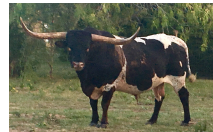

**RAFTER H
LONGHORNS**

RHL STAR SPANGLED

Date of Birth: 11/04/2021
Registration 1: CI334736
Breeder: Rafter H Longhorns
Owner: Rafter H Longhorns

Courtesy of Rafter H Longhorns

Span Pro daughter with interesting laid back horns.
Exposed to Dunn Invested for a spring 2024 calf.

DRAG IRON

OBVIOUS TOP

Top Caliber

UNBOUNDED SYMBOL

SR Madden 552

SR Smoking Satin 944

RHL MATADOR

RHL TWILIGHT